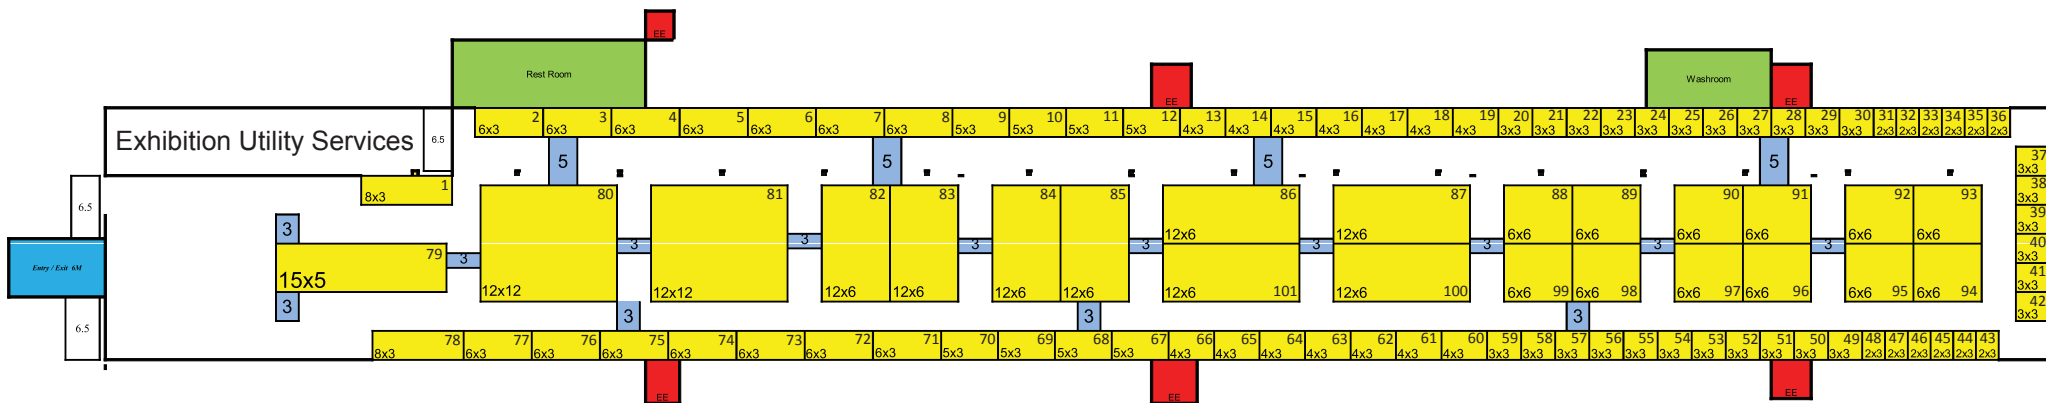

# LED & SOLAR

A Sustainable Development

19-21 January 2018, Mumbai

Bombay Exhibition Centre, Mumbai, India

For a brighter future

**Exclusive full day seminar on Smart Lighting - 20th Jan, 2018; by ISLE**

**For Details - Contact :**